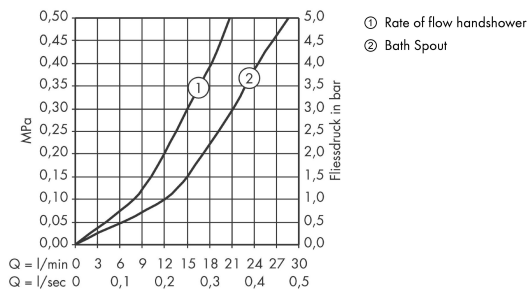

AXOR Carlton
4-hole rim mounted bath mixer with lever handles
Surfaces: **Chrome/Gold Optic** Article Number: **17445090**

Flowchart