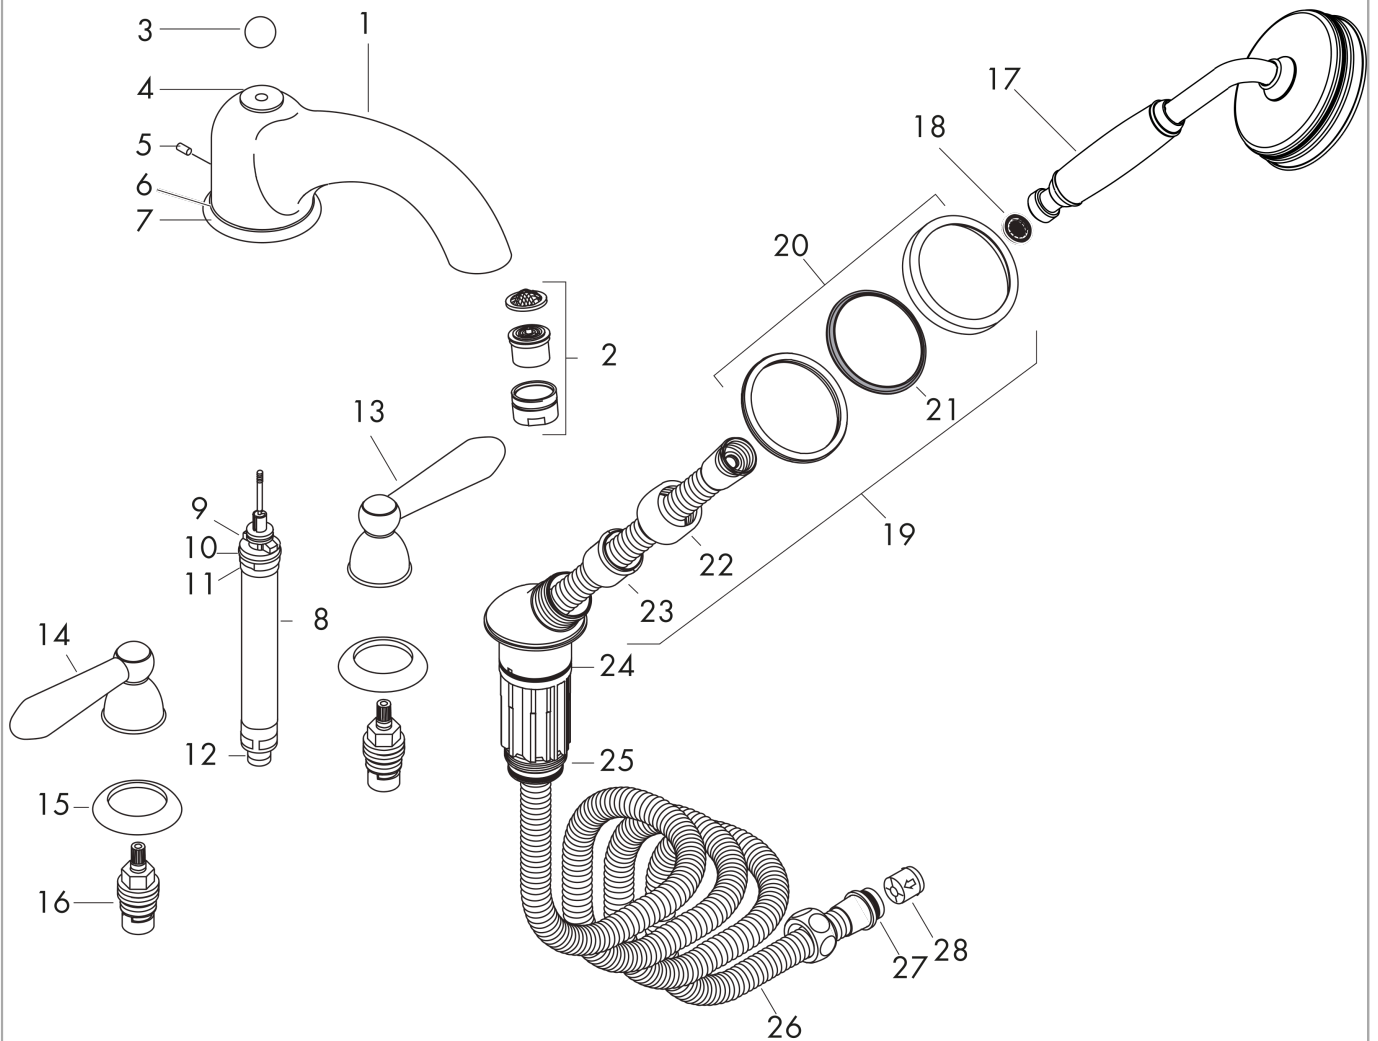

### product features

- consists of: 4-hole rim mounted bath mixer, hand shower, shower holder
- projection 163 mm
- connection type: basic set
- spray type mixer: normal spray
- spray type hand shower: RainAir
- maximum pull-out length of hand shower: 1.10 m
- ceramic valves hot/ cold 90°
- min. operating pressure: 1 bar
- max. operating pressure: 10 bar
- with automatic resetting
- non-return valve
- connection dimension: DN15
- P-IX 9087/ICB

## Flowchart

**AXOR Carlton**  
**4-hole rim mounted bath mixer with lever handles**  
Surfaces: **Chrome/Gold Optic** Article Number: **17445090**

## Exploded Drawing

Year of production: >03/17

**AXOR Carlton**  
**4-hole rim mounted bath mixer with lever handles**  
 Surfaces: **Chrome/Gold Optic** Article Number: **17445090**

## Spare part list

Year of production: >03/17

Pos.	Description	Article Number	PC	PU
1	spout cpl.	96164000	20	1
2	aerator M28x1 (25 l/min)	13485990	12	1
3	diverter knob	94086000	6	1
4	deco-ring	97824990	11	1
5	hollow set screw M6x10 DIN 916	96029000	1	1
6	deco-ring	97823990	10	1
7	escutcheon for spout	97956000	8	1
8	selector	94037000	14	1
9	O-Ring 14x2,5	98189000	1	1
10	O-Ring 23x2,5	98183000	1	1
11	O-Ring 22x2	98185000	1	1
12	O-ring 9x2,5	98217000	1	1
13	handle for cold water	17296090	18	1
14	handle for hot water	17295090	18	1
15	escutcheon for handle	94035000	6	1
16	shut off unit right closing	94009000	9	1
17	handshower	16320000	98	1
18	filter packing	94246000	1	1
19	shower holder, assy	96433000	14	1
20	escutcheon for shower holder	96237000	9	1
21	escutcheon chuck	97105000	3	1
22	nut	97584000	5	1
23	insert for shower holder	96942000	4	1
24	O-ring 38x2,5	98198000	2	1
25	O-Ring 28x2	98194000	1	1
26	shower hose 2,00 m	94148000	12	1
27	O-ring 11x2	98127000	1	1
28	set of non return valves DW 15	94074000	5	1
a	concealed item	13444180	98	1
b	SECUFLEX hose + long hose (max. extension 1,40 m)	94109000	98	1
c	silicone sprayer 10 ml	97864000	9	1