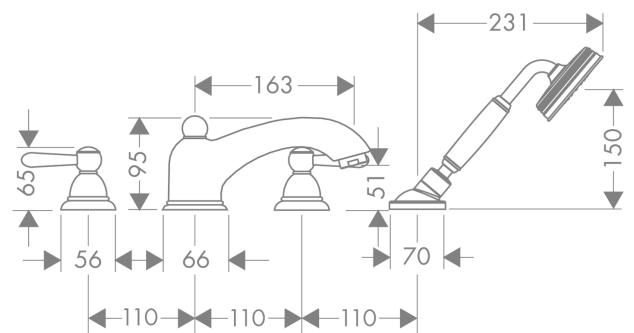

Scale drawing